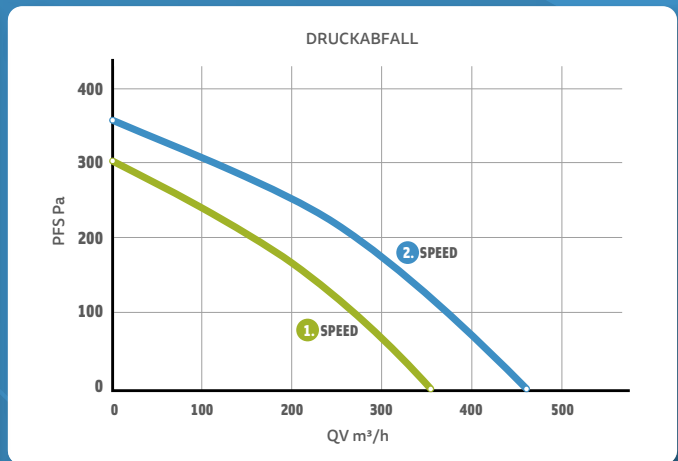

### TWO SPEED

PK125WHSP-2

GROWERS CHOICE  
EFFICIENCY

UP TO  
**43%\***  
more Airflow

\* compared to previous model  
with same motor

primaklima

Empfohlene pk-Aktivkohlefilter:  
Industry Line: **K1603, K1604**  
Carbocone: **K4601, K3601**  
Eco Line: **K2601-125**