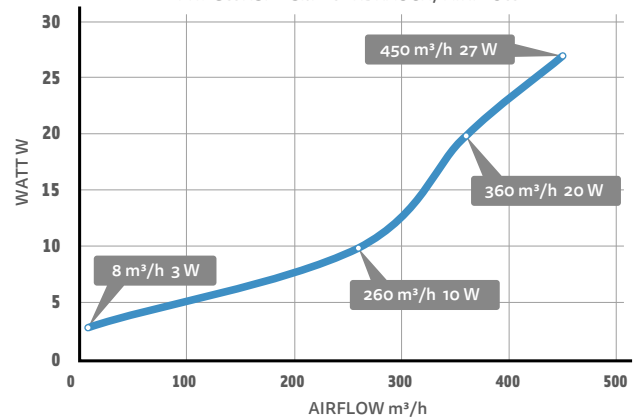

PK125WHSP-ESM – VERBRAUCH/ AIRFLOW