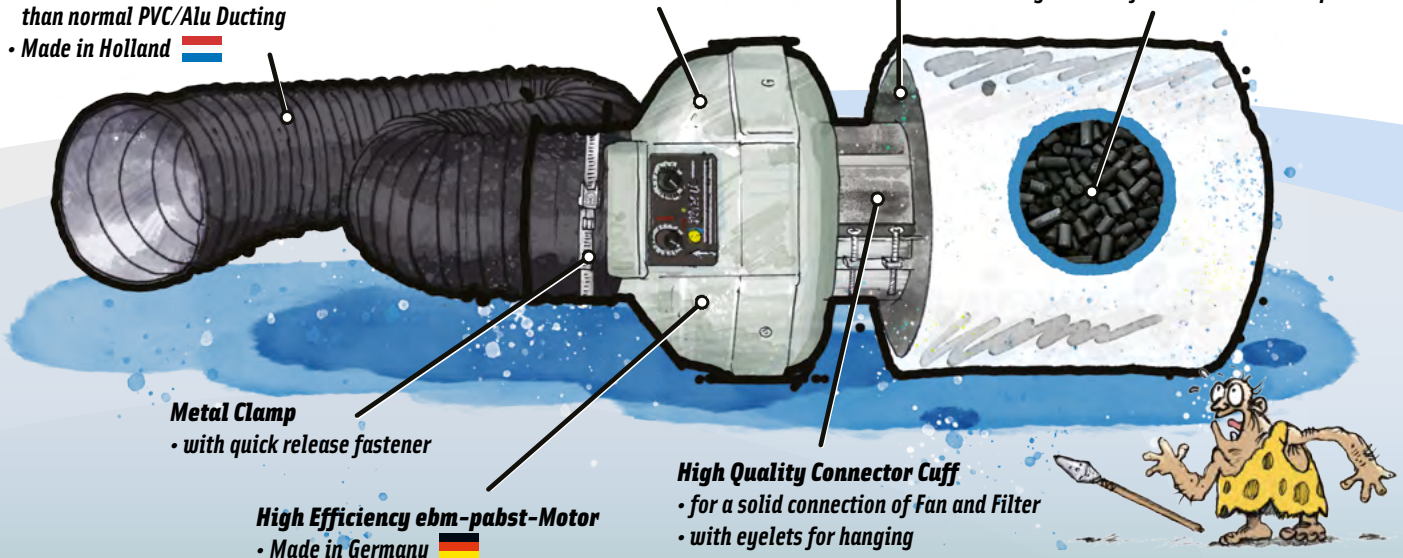

Metal Clamp
• with quick release fastener

High Efficiency ebm-pabst-Motor
• Made in Germany

High Quality Connector Cuff
• for a solid connection of Fan and Filter
• with eyelets for hanging