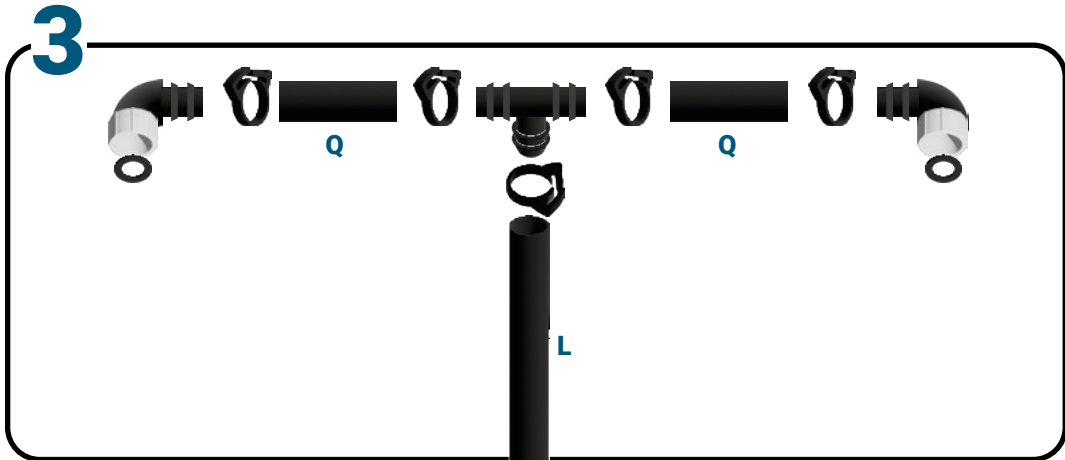

## Pièces

Ref	Designation		
<b>A</b>	TU21131	GrowStream V2 1M grow canal	2
<b>B</b>	CV21121	GrowStream V2 1M-5 plants cover	2
<b>C</b>	RT11011	Level tube D50 GrowStream canal	2
<b>D</b>	PO01002	3" net cup	10
<b>E</b>	CV91001	Access hole cap	2
<b>F</b>	RE02106	GrowStream tank ABS white	1
<b>G</b>	CV00004	GrowStream tank cover 10 ABS white	1
<b>H</b>	PM11050	1.0 Syncra pump	1
<b>I</b>	TU21029	30x30 white tube 440mm	1
<b>J</b>	TU21027	30x30 white tube 314mm	2
<b>K</b>	RA61007	T insert for 30x30 PVC tube	4
<b>L</b>	AL11024	Pump connection GrowStream10 V2	1
<b>M</b>	EI21034	PVC tube 30x30x140 + end-cap	4
<b>N</b>	FX11010	22 - 20.5x23mm clamp	6
<b>O</b>	RA31002	Ribbed T 20mm	1
<b>P</b>	EI31024	Manifold elbow connector	2
<b>Q</b>	EI71002	Black tube 18x22x95mm (manifold tube GS 10)	2
	AC01010	Brush Ø 16x80x300 mm loop Ø 10mm	1
<b>R</b>	RA03001	3/4 drilled end-cap white PP	8
<b>S</b>	JN21012	Flat O-ring seal 12x24x3mm	4
<b>T</b>	JN21013	Flat O-ring seal EPDM 3/4	4
	AC01001	Draining kit	1