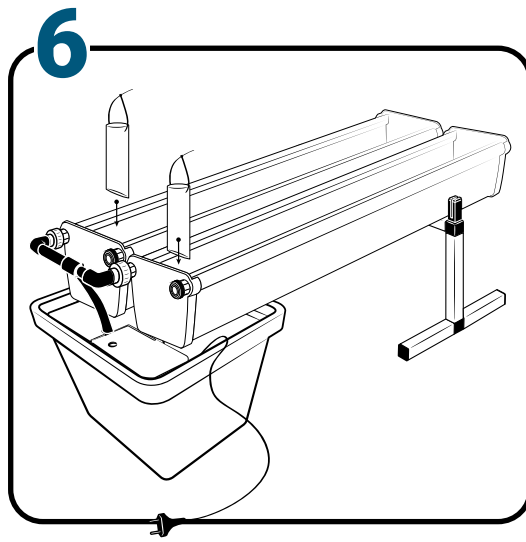

## Pièces

Ref	Designation		
<b>A</b>	TU21131	GrowStream V2 1M grow canal	2
<b>B</b>	CV21121	GrowStream V2 1M-5 plants cover	2
<b>C</b>	RT11011	Level tube D50 GrowStream canal	2
<b>D</b>	PO01002	3" net cup	10
<b>E</b>	CV91001	Access hole cap	2
<b>F</b>	RE02106	GrowStream tank ABS white	1
<b>G</b>	CV00004	GrowStream tank cover 10 ABS white	1
<b>H</b>	PM11050	1.0 Syncra pump	1
<b>I</b>	TU21029	30x30 white tube 440mm	1
<b>J</b>	TU21027	30x30 white tube 314mm	2
<b>K</b>	RA61007	T insert for 30x30 PVC tube	4
<b>L</b>	AL11024	Pump connection GrowStream10 V2	1
<b>M</b>	EI21034	PVC tube 30x30x140 + end-cap	4
<b>N</b>	FX11010	22 - 20.5x23mm clamp	6
<b>O</b>	RA31002	Ribbed T 20mm	1
<b>P</b>	EI31024	Manifold elbow connector	2
<b>Q</b>	EI71002	Black tube 18x22x95mm (manifold tube GS 10)	2
	AC01010	Brush Ø 16x80x300 mm loop Ø 10mm	1
<b>R</b>	RA03001	3/4 drilled end-cap white PP	8
<b>S</b>	JN21012	Flat O-ring seal 12x24x3mm	4
<b>T</b>	JN21013	Flat O-ring seal EPDM 3/4	4
	AC01001	Draining kit	1