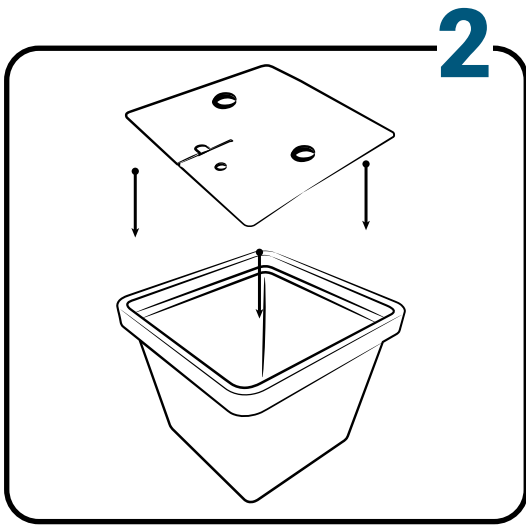

## Pièces

Ref	Designation		
<b>A</b>	TU21131	GrowStream V2 1M grow canal	2
<b>B</b>	CV21121	GrowStream V2 1M-5 plants cover	2
<b>C</b>	RT11011	Level tube D50 GrowStream canal	2
<b>D</b>	PO01002	3" net cup	10
<b>E</b>	CV91001	Access hole cap	2
<b>F</b>	RE02106	GrowStream tank ABS white	1
<b>G</b>	CV00004	GrowStream tank cover 10 ABS white	1
<b>H</b>	PM11050	1.0 Syncra pump	1
<b>I</b>	TU21029	30x30 white tube 440mm	1
<b>J</b>	TU21027	30x30 white tube 314mm	2
<b>K</b>	RA61007	T insert for 30x30 PVC tube	4
<b>L</b>	AL11024	Pump connection GrowStream10 V2	1
<b>M</b>	EI21034	PVC tube 30x30x140 + end-cap	4
<b>N</b>	FX11010	22 - 20.5x23mm clamp	6
<b>O</b>	RA31002	Ribbed T 20mm	1
<b>P</b>	EI31024	Manifold elbow connector	2
<b>Q</b>	EI71002	Black tube 18x22x95mm (manifold tube GS 10)	2
	AC01010	Brush Ø 16x80x300 mm loop Ø 10mm	1
<b>R</b>	RA03001	3/4 drilled end-cap white PP	8
<b>S</b>	JN21012	Flat O-ring seal 12x24x3mm	4
<b>T</b>	JN21013	Flat O-ring seal EPDM 3/4	4
	AC01001	Draining kit	1