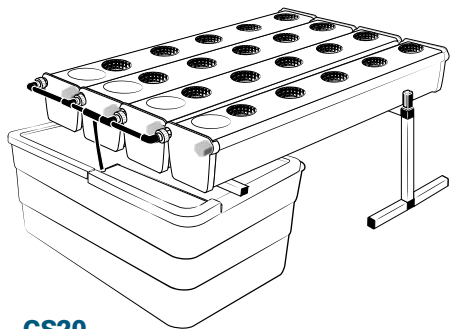

## Pièces

Ref	Designation		
<b>A</b>	TU21131	GrowStream V2 1M grow canal	2
<b>B</b>	CV21121	GrowStream V2 1M-5 plants cover	2
<b>C</b>	RT11011	Level tube D50 GrowStream canal	2
<b>D</b>	PO01002	3" net cup	10
<b>E</b>	CV91001	Access hole cap	2
<b>F</b>	RE02106	GrowStream tank ABS white	1
<b>G</b>	CV00004	GrowStream tank cover 10 ABS white	1
<b>H</b>	PM11050	1.0 Syncra pump	1
<b>I</b>	TU21029	30x30 white tube 440mm	1
<b>J</b>	TU21027	30x30 white tube 314mm	2
<b>K</b>	RA61007	T insert for 30x30 PVC tube	4
<b>L</b>	AL11024	Pump connection GrowStream10 V2	1
<b>M</b>	EI21034	PVC tube 30x30x140 + end-cap	4
<b>N</b>	FX11010	22 - 20.5x23mm clamp	6
<b>O</b>	RA31002	Ribbed T 20mm	1
<b>P</b>	EI31024	Manifold elbow connector	2
<b>Q</b>	EI71002	Black tube 18x22x95mm (manifold tube GS 10)	2
	AC01010	Brush Ø 16x80x300 mm loop Ø 10mm	1
<b>R</b>	RA03001	3/4 drilled end-cap white PP	8
<b>S</b>	JN21012	Flat O-ring seal 12x24x3mm	4
<b>T</b>	JN21013	Flat O-ring seal EPDM 3/4	4
	AC01001	Draining kit	1