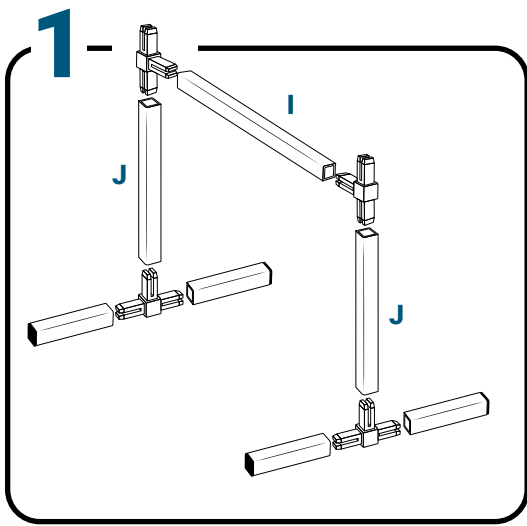

## Pièces

Ref	Designation		
<b>A</b>	TU21131	GrowStream V2 1M grow canal	2
<b>B</b>	CV21121	GrowStream V2 1M-5 plants cover	2
<b>C</b>	RT11011	Level tube D50 GrowStream canal	2
<b>D</b>	PO01002	3" net cup	10
<b>E</b>	CV91001	Access hole cap	2
<b>F</b>	RE02106	GrowStream tank ABS white	1
<b>G</b>	CV00004	GrowStream tank cover 10 ABS white	1
<b>H</b>	PM11050	1.0 Syncra pump	1
<b>I</b>	TU21029	30x30 white tube 440mm	1
<b>J</b>	TU21027	30x30 white tube 314mm	2
<b>K</b>	RA61007	T insert for 30x30 PVC tube	4
<b>L</b>	AL11024	Pump connection GrowStream10 V2	1
<b>M</b>	EI21034	PVC tube 30x30x140 + end-cap	4
<b>N</b>	FX11010	22 - 20.5x23mm clamp	6
<b>O</b>	RA31002	Ribbed T 20mm	1
<b>P</b>	EI31024	Manifold elbow connector	2
<b>Q</b>	EI71002	Black tube 18x22x95mm (manifold tube GS 10)	2
	AC01010	Brush Ø 16x80x300 mm loop Ø 10mm	1
<b>R</b>	RA03001	3/4 drilled end-cap white PP	8
<b>S</b>	JN21012	Flat O-ring seal 12x24x3mm	4
<b>T</b>	JN21013	Flat O-ring seal EPDM 3/4	4
	AC01001	Draining kit	1