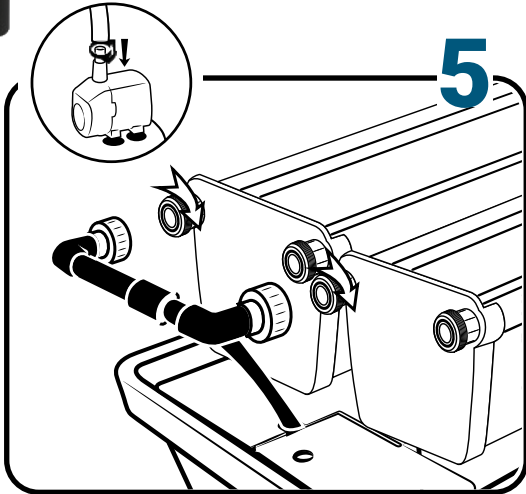

## Pièces

Ref	Designation		
<b>A</b>	TU21131	GrowStream V2 1M grow canal	2
<b>B</b>	CV21121	GrowStream V2 1M-5 plants cover	2
<b>C</b>	RT11011	Level tube D50 GrowStream canal	2
<b>D</b>	PO01002	3" net cup	10
<b>E</b>	CV91001	Access hole cap	2
<b>F</b>	RE02106	GrowStream tank ABS white	1
<b>G</b>	CV00004	GrowStream tank cover 10 ABS white	1
<b>H</b>	PM11050	1.0 Syncra pump	1
<b>I</b>	TU21029	30x30 white tube 440mm	1
<b>J</b>	TU21027	30x30 white tube 314mm	2
<b>K</b>	RA61007	T insert for 30x30 PVC tube	4
<b>L</b>	AL11024	Pump connection GrowStream10 V2	1
<b>M</b>	EI21034	PVC tube 30x30x140 + end-cap	4
<b>N</b>	FX11010	22 - 20.5x23mm clamp	6
<b>O</b>	RA31002	Ribbed T 20mm	1
<b>P</b>	EI31024	Manifold elbow connector	2
<b>Q</b>	EI71002	Black tube 18x22x95mm (manifold tube GS 10)	2
	AC01010	Brush Ø 16x80x300 mm loop Ø 10mm	1
<b>R</b>	RA03001	3/4 drilled end-cap white PP	8
<b>S</b>	JN21012	Flat O-ring seal 12x24x3mm	4
<b>T</b>	JN21013	Flat O-ring seal EPDM 3/4	4
	AC01001	Draining kit	1