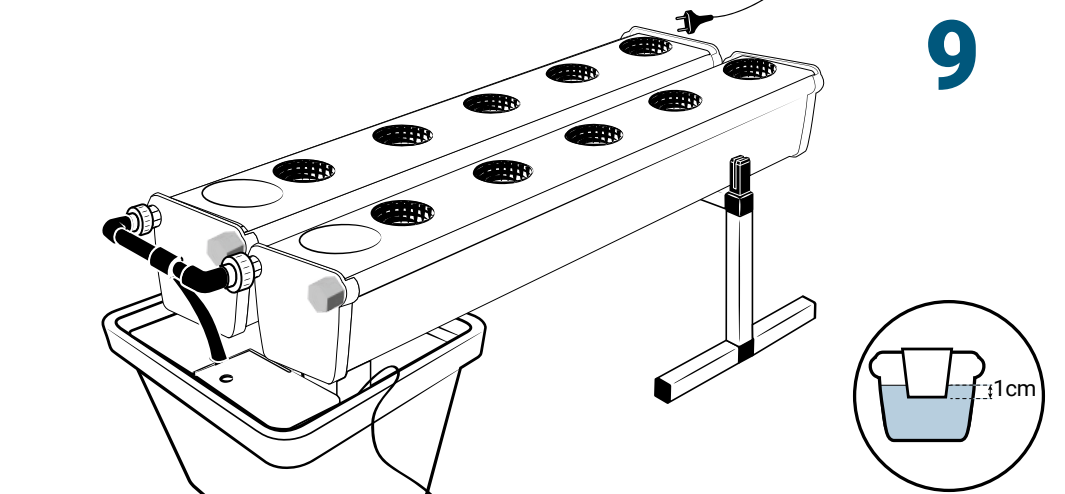

## Pièces

Ref	Designation		
<b>A</b>	TU21131	GrowStream V2 1M grow canal	2
<b>B</b>	CV21121	GrowStream V2 1M-5 plants cover	2
<b>C</b>	RT11011	Level tube D50 GrowStream canal	2
<b>D</b>	PO01002	3" net cup	10
<b>E</b>	CV91001	Access hole cap	2
<b>F</b>	RE02106	GrowStream tank ABS white	1
<b>G</b>	CV00004	GrowStream tank cover 10 ABS white	1
<b>H</b>	PM11050	1.0 Syncra pump	1
<b>I</b>	TU21029	30x30 white tube 440mm	1
<b>J</b>	TU21027	30x30 white tube 314mm	2
<b>K</b>	RA61007	T insert for 30x30 PVC tube	4
<b>L</b>	AL11024	Pump connection GrowStream10 V2	1
<b>M</b>	EI21034	PVC tube 30x30x140 + end-cap	4
<b>N</b>	FX11010	22 - 20.5x23mm clamp	6
<b>O</b>	RA31002	Ribbed T 20mm	1
<b>P</b>	EI31024	Manifold elbow connector	2
<b>Q</b>	EI71002	Black tube 18x22x95mm (manifold tube GS 10)	2
	AC01010	Brush Ø 16x80x300 mm loop Ø 10mm	1
<b>R</b>	RA03001	3/4 drilled end-cap white PP	8
<b>S</b>	JN21012	Flat O-ring seal 12x24x3mm	4
<b>T</b>	JN21013	Flat O-ring seal EPDM 3/4	4
	AC01001	Draining kit	1