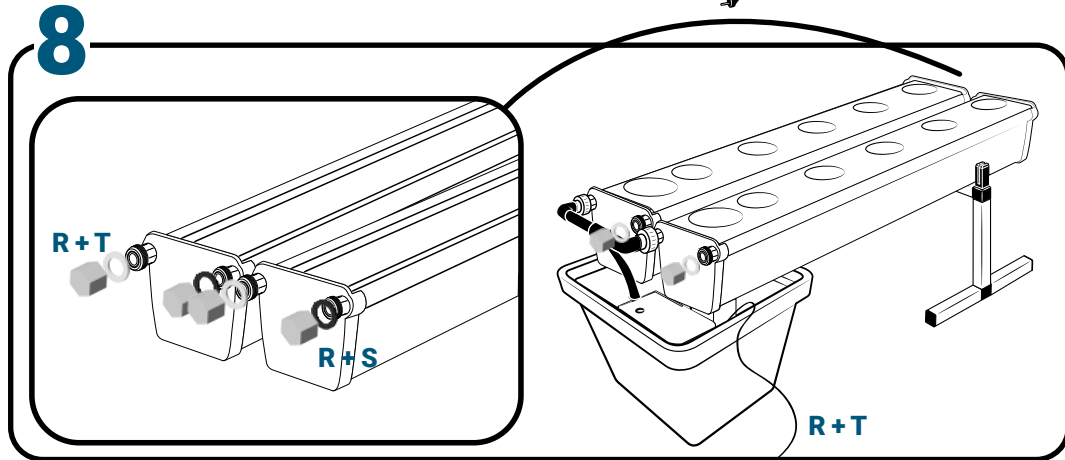

## Pièces

Ref	Designation		
<b>A</b>	TU21131	GrowStream V2 1M grow canal	2
<b>B</b>	CV21121	GrowStream V2 1M-5 plants cover	2
<b>C</b>	RT11011	Level tube D50 GrowStream canal	2
<b>D</b>	PO01002	3" net cup	10
<b>E</b>	CV91001	Access hole cap	2
<b>F</b>	RE02106	GrowStream tank ABS white	1
<b>G</b>	CV00004	GrowStream tank cover 10 ABS white	1
<b>H</b>	PM11050	1.0 Syncra pump	1
<b>I</b>	TU21029	30x30 white tube 440mm	1
<b>J</b>	TU21027	30x30 white tube 314mm	2
<b>K</b>	RA61007	T insert for 30x30 PVC tube	4
<b>L</b>	AL11024	Pump connection GrowStream10 V2	1
<b>M</b>	EI21034	PVC tube 30x30x140 + end-cap	4
<b>N</b>	FX11010	22 - 20.5x23mm clamp	6
<b>O</b>	RA31002	Ribbed T 20mm	1
<b>P</b>	EI31024	Manifold elbow connector	2
<b>Q</b>	EI71002	Black tube 18x22x95mm (manifold tube GS 10)	2
	AC01010	Brush Ø 16x80x300 mm loop Ø 10mm	1
<b>R</b>	RA03001	3/4 drilled end-cap white PP	8
<b>S</b>	JN21012	Flat O-ring seal 12x24x3mm	4
<b>T</b>	JN21013	Flat O-ring seal EPDM 3/4	4
	AC01001	Draining kit	1