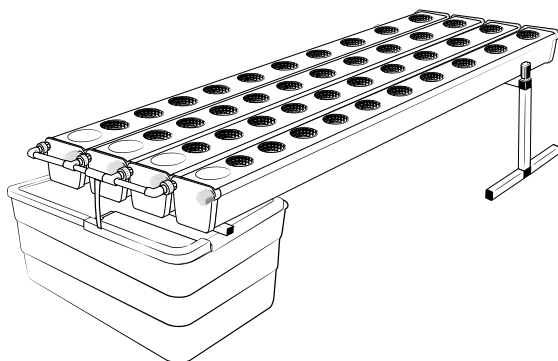

GS40

T.A.®
Terra Aquatica

info@eurohydro.com
Tél. : +33 (0)5 62 06 08 30
32500 Fleurance - France