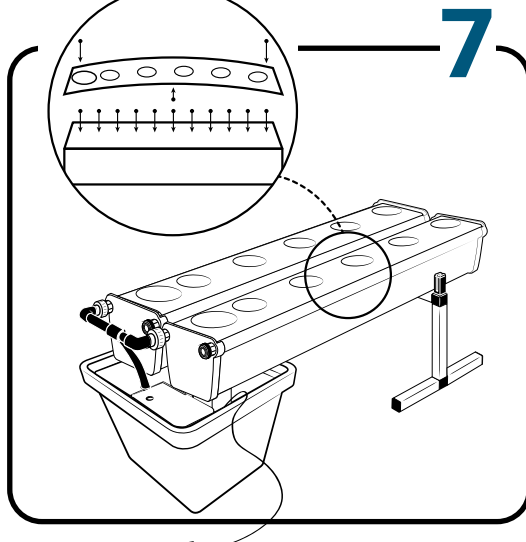

## Pièces

Ref	Designation		
<b>A</b>	TU21131	GrowStream V2 1M grow canal	2
<b>B</b>	CV21121	GrowStream V2 1M-5 plants cover	2
<b>C</b>	RT11011	Level tube D50 GrowStream canal	2
<b>D</b>	PO01002	3" net cup	10
<b>E</b>	CV91001	Access hole cap	2
<b>F</b>	RE02106	GrowStream tank ABS white	1
<b>G</b>	CV00004	GrowStream tank cover 10 ABS white	1
<b>H</b>	PM11050	1.0 Syncra pump	1
<b>I</b>	TU21029	30x30 white tube 440mm	1
<b>J</b>	TU21027	30x30 white tube 314mm	2
<b>K</b>	RA61007	T insert for 30x30 PVC tube	4
<b>L</b>	AL11024	Pump connection GrowStream10 V2	1
<b>M</b>	EI21034	PVC tube 30x30x140 + end-cap	4
<b>N</b>	FX11010	22 - 20.5x23mm clamp	6
<b>O</b>	RA31002	Ribbed T 20mm	1
<b>P</b>	EI31024	Manifold elbow connector	2
<b>Q</b>	EI71002	Black tube 18x22x95mm (manifold tube GS 10)	2
	AC01010	Brush Ø 16x80x300 mm loop Ø 10mm	1
<b>R</b>	RA03001	3/4 drilled end-cap white PP	8
<b>S</b>	JN21012	Flat O-ring seal 12x24x3mm	4
<b>T</b>	JN21013	Flat O-ring seal EPDM 3/4	4
	AC01001	Draining kit	1