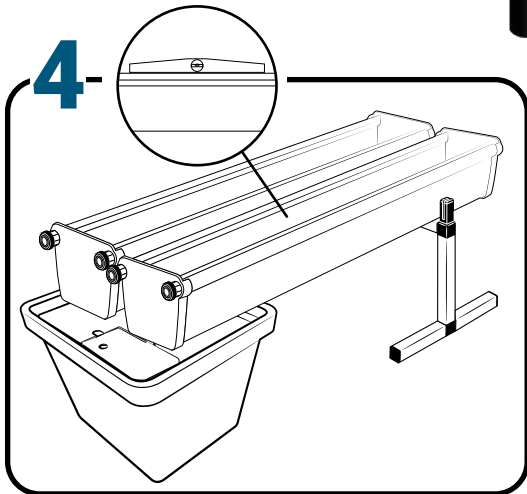

## Pièces

Ref	Designation		
<b>A</b>	TU21131	GrowStream V2 1M grow canal	2
<b>B</b>	CV21121	GrowStream V2 1M-5 plants cover	2
<b>C</b>	RT11011	Level tube D50 GrowStream canal	2
<b>D</b>	PO01002	3" net cup	10
<b>E</b>	CV91001	Access hole cap	2
<b>F</b>	RE02106	GrowStream tank ABS white	1
<b>G</b>	CV00004	GrowStream tank cover 10 ABS white	1
<b>H</b>	PM11050	1.0 Syncra pump	1
<b>I</b>	TU21029	30x30 white tube 440mm	1
<b>J</b>	TU21027	30x30 white tube 314mm	2
<b>K</b>	RA61007	T insert for 30x30 PVC tube	4
<b>L</b>	AL11024	Pump connection GrowStream10 V2	1
<b>M</b>	EI21034	PVC tube 30x30x140 + end-cap	4
<b>N</b>	FX11010	22 - 20.5x23mm clamp	6
<b>O</b>	RA31002	Ribbed T 20mm	1
<b>P</b>	EI31024	Manifold elbow connector	2
<b>Q</b>	EI71002	Black tube 18x22x95mm (manifold tube GS 10)	2
	AC01010	Brush Ø 16x80x300 mm loop Ø 10mm	1
<b>R</b>	RA03001	3/4 drilled end-cap white PP	8
<b>S</b>	JN21012	Flat O-ring seal 12x24x3mm	4
<b>T</b>	JN21013	Flat O-ring seal EPDM 3/4	4
	AC01001	Draining kit	1