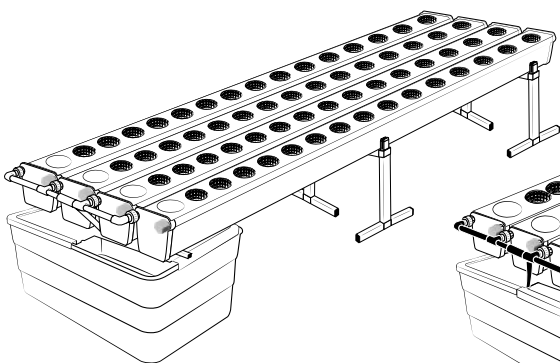

GS60

GS80

T.A.®
Terra Aquatica

info@eurohydro.com
Tél. : +33 (0)5 62 06 08 30
32500 Fleurance - France