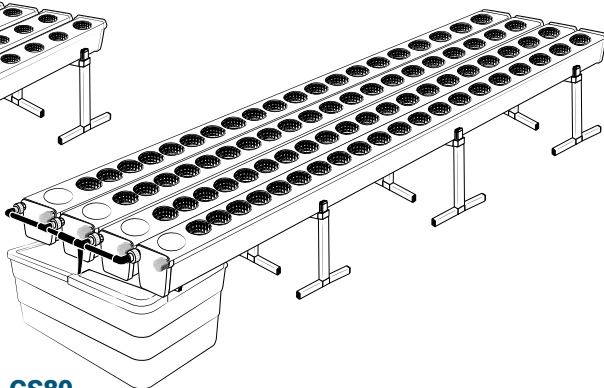

GS80

T.A.®
Terra Aquatica

info@eurohydro.com
Tél. : +33 (0)5 62 06 08 30
32500 Fleurance - France