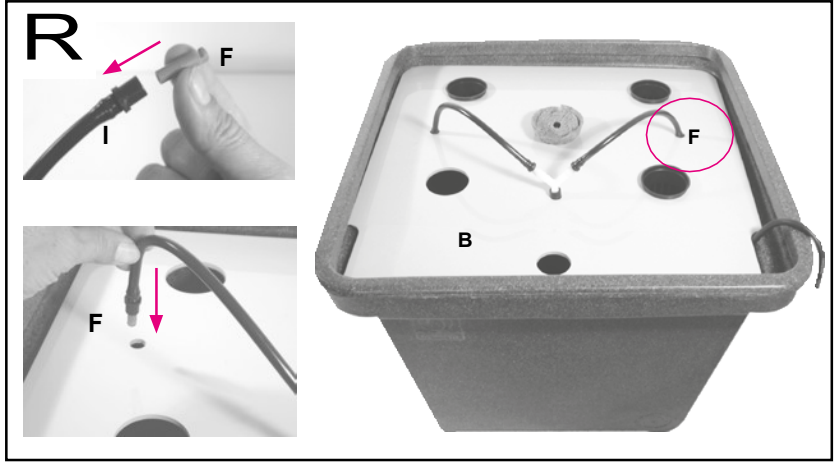

**YOUR PUMP IS
GUARANTEED
ONE YEAR
FROM DATE
OF PURCHASE.**
It must not be
opened or modified.
KEEP YOUR INVOICE