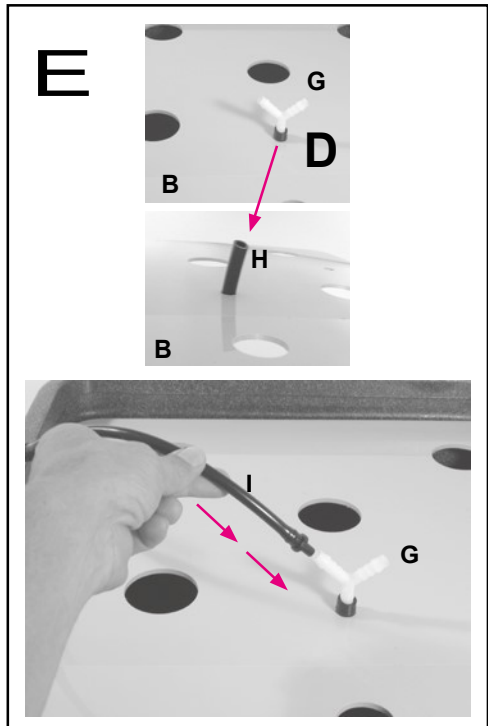

**YOUR PUMP IS
GUARANTEED
ONE YEAR
FROM DATE
OF PURCHASE.**
It must not be
opened or modified.
KEEP YOUR INVOICE