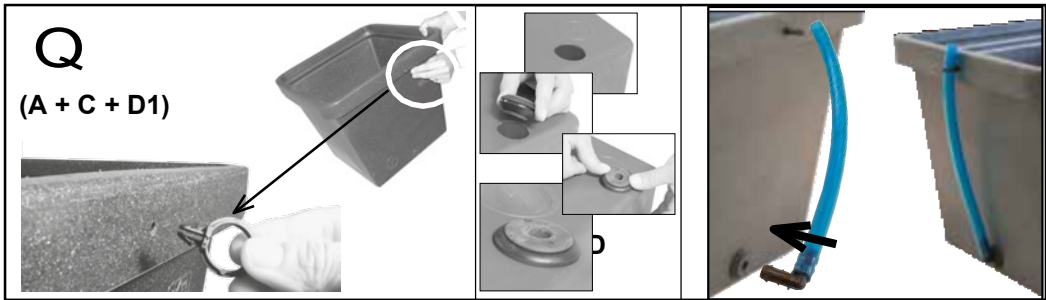

**YOUR PUMP IS
GUARANTEED
ONE YEAR
FROM DATE
OF PURCHASE.**
It must not be
opened or modified.
KEEP YOUR INVOICE